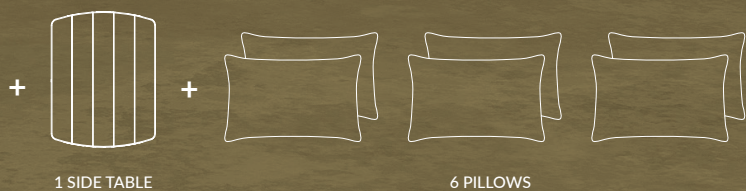

SOFA ARRANGEMENT POSSIBILITIES

L-SHAPED SECTIONAL ARRANGEMENT POSSIBILITIES

U-SHAPED SECTIONAL ARRANGEMENT POSSIBILITIES

COMPLETE SET POSSIBILITIES

SIMPLY BEAUTIFUL. EXCEPTIONALLY SMART.

Create the precise fit for your unique space with VaraMora modular furniture. Whether you're outfitting a cozy corner or a sprawling patio, our modular pieces can be arranged to create a couch of just the right length for your needs.

**THIS PATIO
5-PC SET
INCLUDES**

(1) 4-SEAT SOFA,
(2) LOVESEATS,
(1) OTTOMAN,
(1) SIDE TABLE:
#PVC54PWHNA23

(2) PILLOWS:
#PVPW0000WS23

3 SETS OF ARMS

+

8 CHAIR INSERTS

+

1 OTTOMAN

NEXT-LEVEL OUTDOOR COMFORT SEATING.

Be the architect of your own outdoor oasis and create a layout that fits your exact needs. With VaraMora modular seating, you can create an intimate corner for quiet evenings or design a sprawling lounge for grand gatherings; our modular seating easily adapts to your vision. All this with a quality backed by PATIOVA's reputation for excellence. VaraMora will help transform your outdoor living into a personalized sanctuary of comfort and style.

6-SEAT L-SHAPED SECTIONAL & OTTOMAN

#PVC60BLSN23

Height: 33"
Width: 79"
Depth: 101½"
Seat Height*: 12"
Armrest Height: 22¾"

*Without cushions.

SEPARATES, INSERTS AND ARMS.

Use the VaraMora separates, inserts, and arms to build your custom arrangement or add to your existing collection.