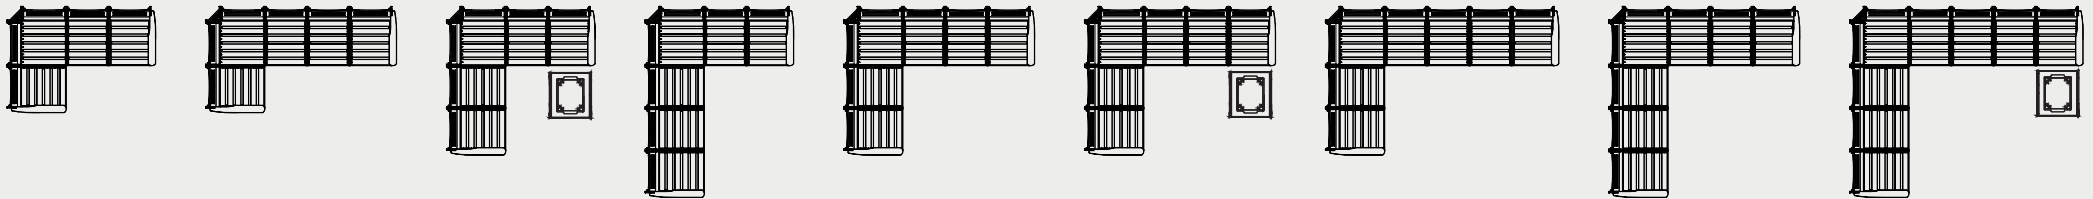

VaraMora is a new modular, extreme comfort line of outdoor furniture built by the expert Amish crafters at PATIOVA. Crafted using the finest materials, each piece represents

your choice for quality, durability, comfort, and beauty. Better materials and thicker Amish-stitched cushions are an investment for your time in your outdoor living spaces.

SOFA ARRANGEMENT POSSIBILITIES

L-SHAPED SECTIONAL ARRANGEMENT POSSIBILITIES

U-SHAPED SECTIONAL ARRANGEMENT POSSIBILITIES

COMPLETE SET POSSIBILITIES

SIMPLY BEAUTIFUL. EXCEPTIONALLY SMART.

Create the precise fit for your unique space with VaraMora modular furniture. Whether you're outfitting a cozy corner or a sprawling patio, our modular pieces can be arranged to create a couch of just the right length for your needs.

#PVC545BLSN23

Height: 33"
Width: 56½"
Depth: 79"
Seat Height*: 12"
Armrest Height: 22¾"

5-SEAT L-SHAPED SECTIONAL & OTTOMAN

#PVC550BLSN23

Height: 33"
Width: 79"
Depth: 79"
Seat Height*: 12"
Armrest Height: 22¾"

6-SEAT L-SHAPED SECTIONAL & OTTOMAN

#PVC60BLSN23

Height: 33"
Width: 79"
Depth: 101½"
Seat Height*: 12"
Armrest Height: 22¾"

*Without cushions.

SEPARATES, INSERTS AND ARMS.

Use the VaraMora separates, inserts, and arms to build your custom arrangement or add to your existing collection.