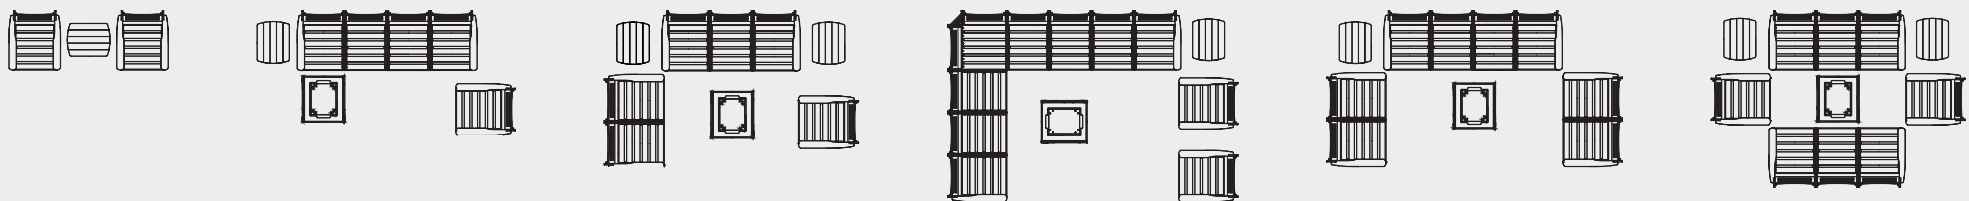

SOFA ARRANGEMENT POSSIBILITIES

L-SHAPED SECTIONAL ARRANGEMENT POSSIBILITIES

U-SHAPED SECTIONAL ARRANGEMENT POSSIBILITIES

COMPLETE SET POSSIBILITIES

SIMPLY BEAUTIFUL. EXCEPTIONALLY SMART.

Create the precise fit for your unique space with VaraMora modular furniture. Whether you're outfitting a cozy corner or a sprawling patio, our modular pieces can be arranged to create a couch of just the right length for your needs.

#PVC545BLSN23

Height: 33"
Width: 56½"
Depth: 79"
Seat Height*: 12"
Armrest Height: 22¾"

5-SEAT L-SHAPED SECTIONAL & OTTOMAN

#PVC550BLSN23

Height: 33"
Width: 79"
Depth: 79"
Seat Height*: 12"
Armrest Height: 22¾"

6-SEAT L-SHAPED SECTIONAL & OTTOMAN

#PVC60BLSN23

Height: 33"
Width: 79"
Depth: 101½"
Seat Height*: 12"
Armrest Height: 22¾"

*Without cushions.

SEPARATES, INSERTS AND ARMS.

Use the VaraMora separates, inserts, and arms to build your custom arrangement or add to your existing collection.

CHAIR W/ARMS

#PVSECABLSN23

Height: 33"

Width: 27 1/2"

Depth: 31 1/2"

Seat Height*: 12"

Armrest Height: 22 3/4"

OTTOMAN W/TRAY