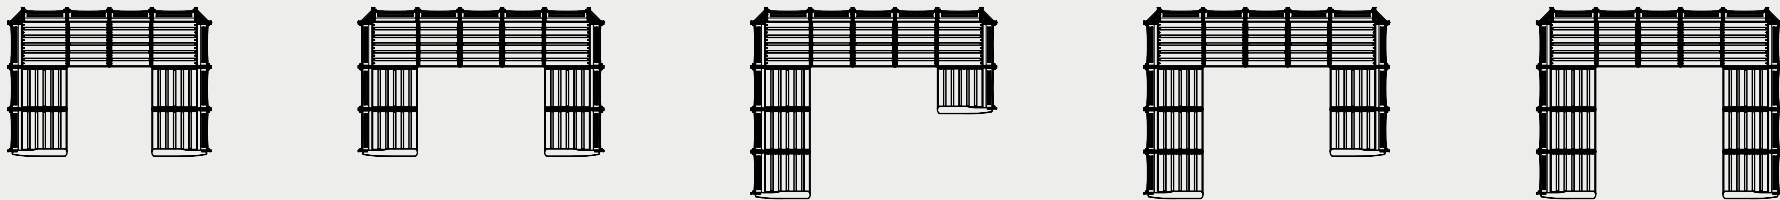

SOFA ARRANGEMENT POSSIBILITIES

L-SHAPED SECTIONAL ARRANGEMENT POSSIBILITIES

U-SHAPED SECTIONAL ARRANGEMENT POSSIBILITIES

COMPLETE SET POSSIBILITIES

SIMPLY BEAUTIFUL. EXCEPTIONALLY SMART.

Create the precise fit for your unique space with VaraMora modular furniture. Whether you're outfitting a cozy corner or a sprawling patio, our modular pieces can be arranged to create a couch of just the right length for your needs.

#PVC545BLSN23

Height: 33"
Width: 56½"
Depth: 79"
Seat Height*: 12"
Armrest Height: 22¾"

5-SEAT L-SHAPED SECTIONAL & OTTOMAN

#PVC550BLSN23

Height: 33"
Width: 79"
Depth: 79"
Seat Height*: 12"
Armrest Height: 22¾"

6-SEAT L-SHAPED SECTIONAL & OTTOMAN

#PVC60BLSN23

Height: 33"
Width: 79"
Depth: 101½"
Seat Height*: 12"
Armrest Height: 22¾"

*Without cushions.

SEPARATES, INSERTS AND ARMS.

Use the VaraMora separates, inserts, and arms to build your custom arrangement or add to your existing collection.

CHAIR W/ARMS

#PVSECABLSN23

Height: 33"

Width: 27 1/2"

Depth: 31 1/2"

Seat Height*: 12"

Armrest Height: 22 3/4"

OTTOMAN W/TRAY